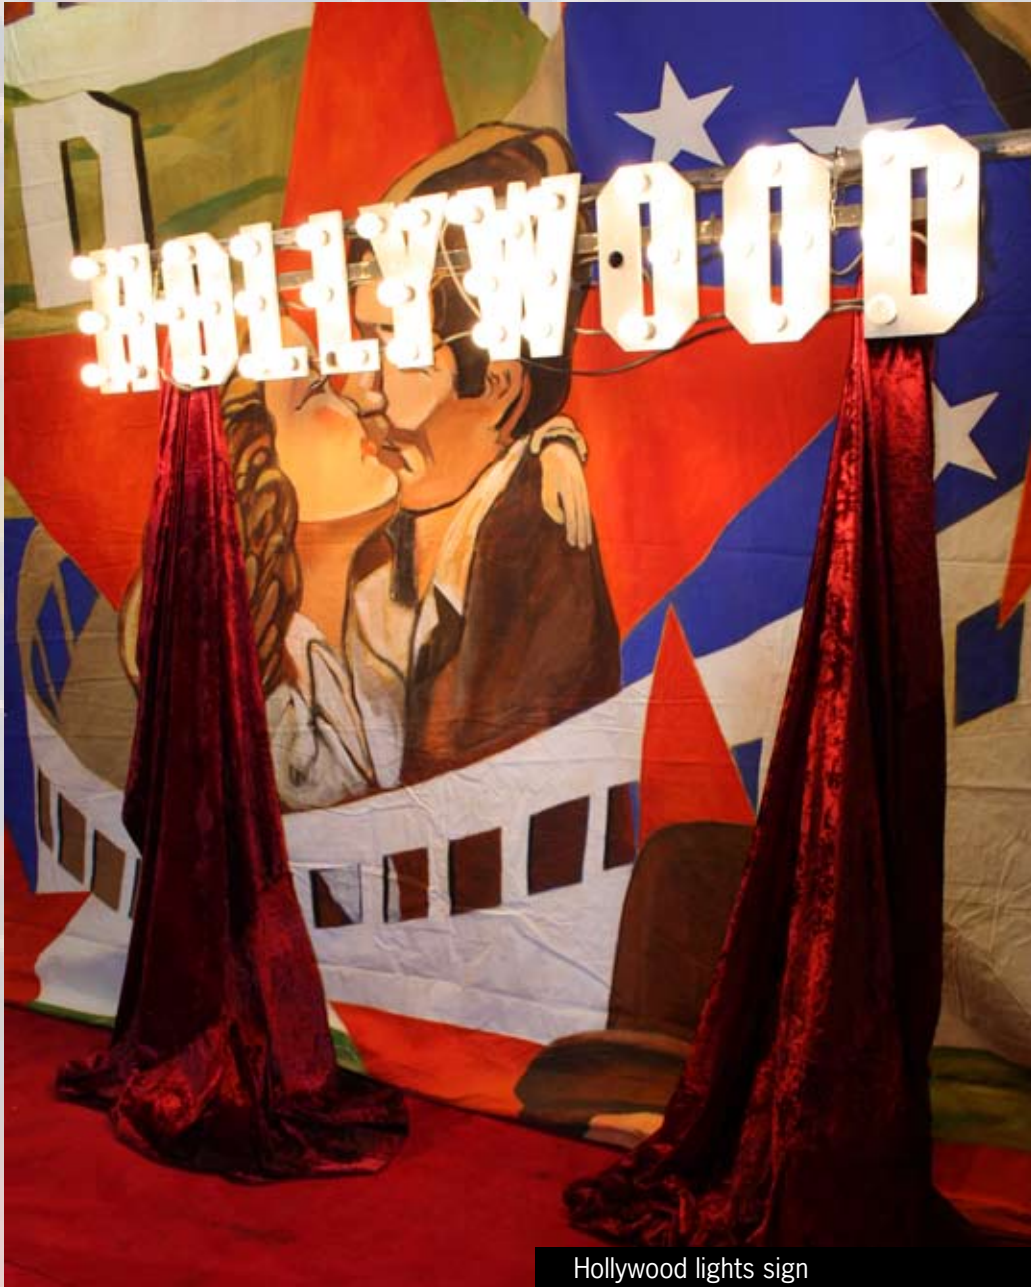

HOLLYWOOD

Hollywood lights sign